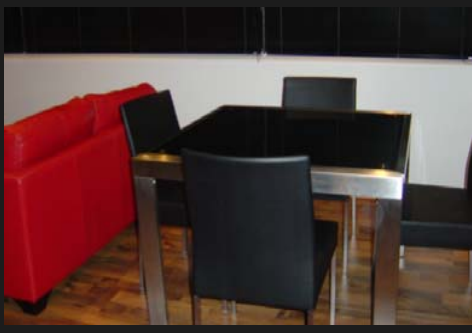

39 Queen Street
Melbourne Vic